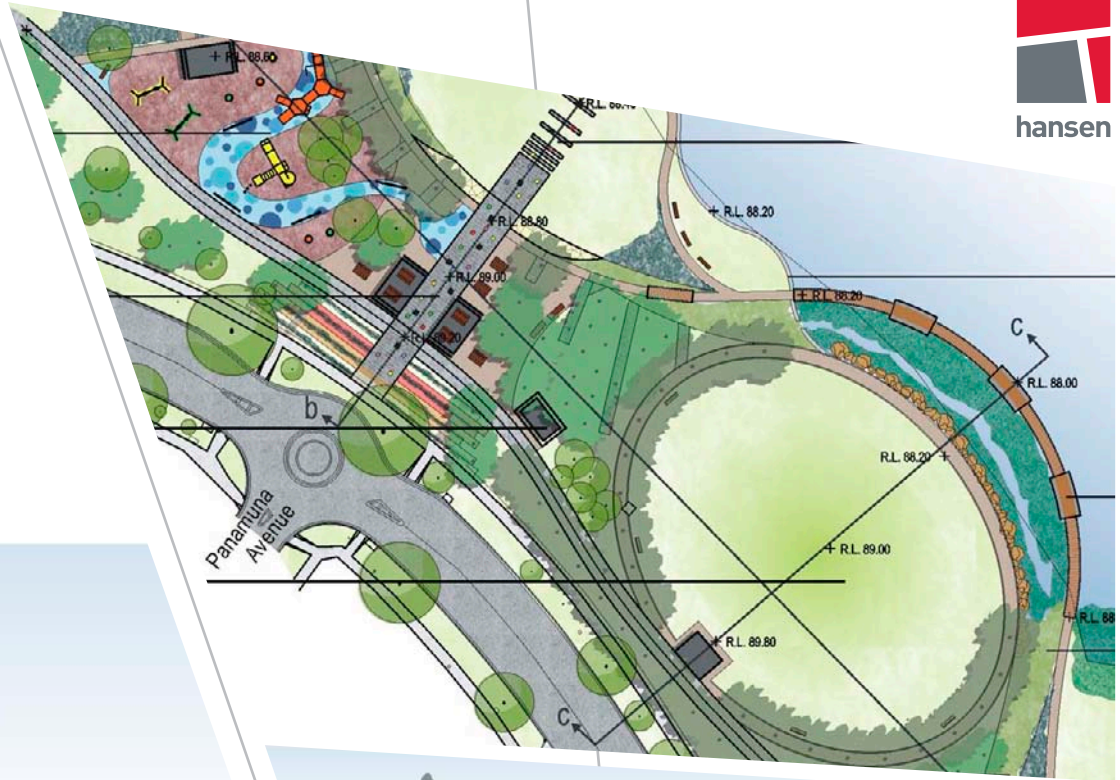

## project description:

**hansen** was engaged by Brimbank City Council in early 2007 to prepare a concept design, design development and contract documentation for the Lakes Reserve in Taylor's Lakes.

This is one of the first in a series of park upgrades by Brimbank City Council as part of a council-wide initiative to improve their public open space facilities. The existing park is based around a series of large wetlands which filter stormwater for the surrounding catchment area.

The design aims to provide a range of specific recreational activities whilst drawing inspiration from the lake environment. A honed black concrete path forms the central spine of the park linking the entry to the park with the lake's edge. A series of boardwalk structures and fishing platforms hug the edge of the lake providing access to the wetland environment.

Picnic and playground areas hang off either side of the central spine forming a focal point for activity within the park. A large fish-like structure curves its way through the playground providing an additional reference to the lake theme. Skillion roofed shelters in bird-like forms provide an entry feature to the park.