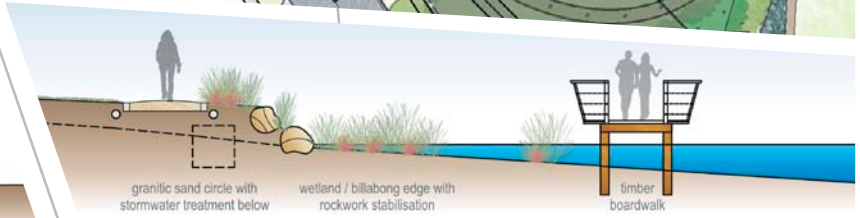

lakes reserve, taylors lakes

client:
Brimbank City Council

project team:
hansen partnership
Grogan Richards Engineering
Make It Wet Irrigation

project description:

hansen was engaged by Brimbank City Council in early 2007 to prepare a concept design, design development and contract documentation for the Lakes Reserve in Taylor's Lakes.

This is one of the first in a series of park upgrades by Brimbank City Council as part of a council-wide initiative to improve their public open space facilities. The existing park is based around a series of large wetlands which filter stormwater for the surrounding catchment area.

The design aims to provide a range of specific recreational activities whilst drawing inspiration from the lake environment. A honed black concrete path forms the central spine of the park linking the entry to the park with the lake's edge. A series of boardwalk structures and fishing platforms hug the edge of the lake providing access to the wetland environment.

Picnic and playground areas hang off either side of the central spine forming a focal point for activity within the park. A large fish-like structure curves its way through the playground providing an additional reference to the lake theme. Skillion roofed shelters in bird-like forms provide an entry feature to the park.

Given the sites proximity to a major Melbourne Water asset, the design incorporates Water Sensitive Urban Design features. Irrigation is recycled from the neighbouring stormwater ponds and filtered through a series of bio-retention swales that then feed back into the lake.

The Lakes Reserve project will become one of Brimbank's premier public spaces, performing an educational function whilst allowing for a variety of recreational activities.